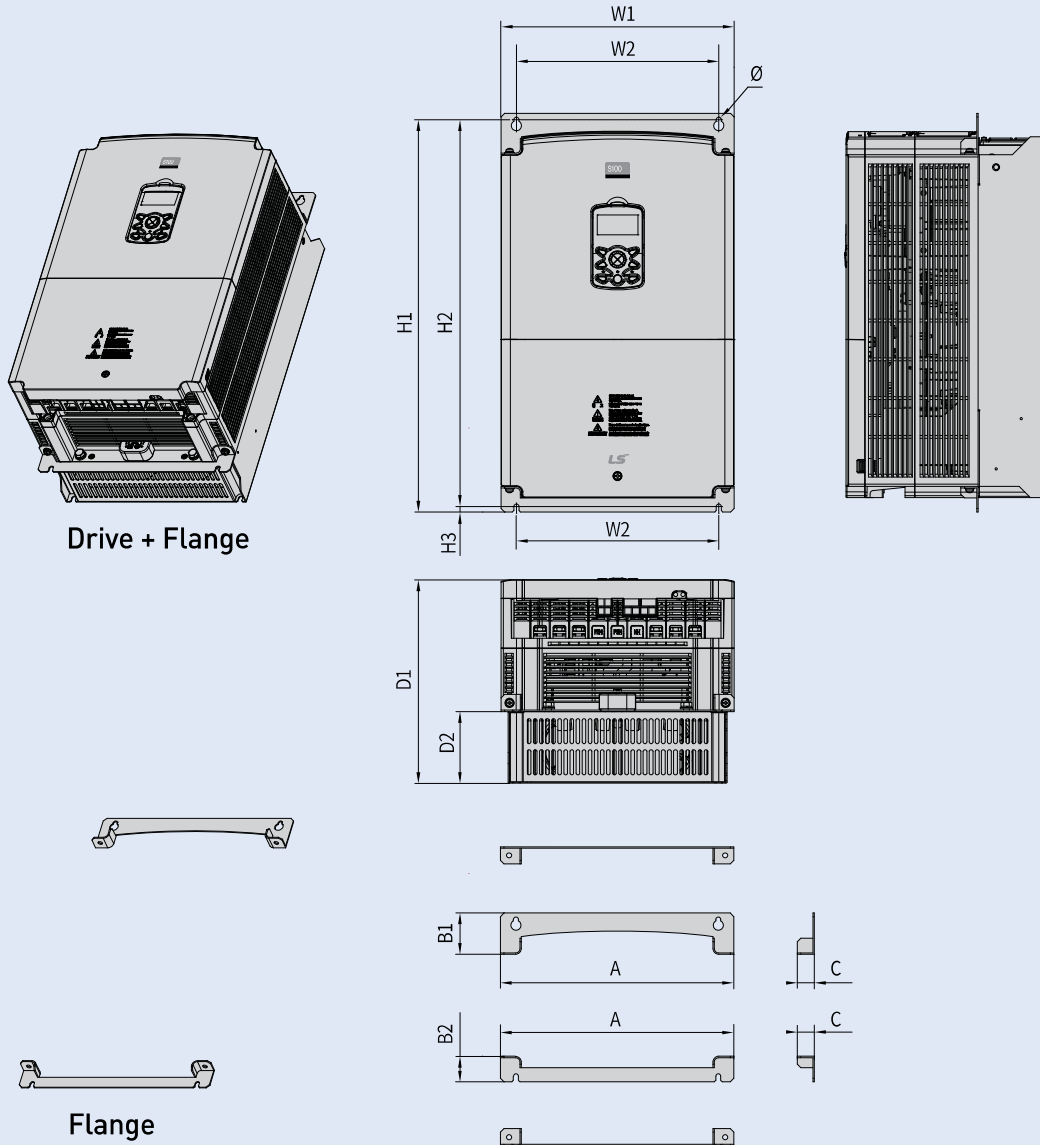

Flange Option

Unit : mm(Inches), kg

Drive Capacity	W1	W2	H1	H2	H3	D1	D2	A	B1	B2	C	Ø	Weight
LSLV0300S100-4¹⁾	275 (10.83)	232 (9.13)	495 (19.49)	478.5 (18.84)	7.5 (0.30)	284 (11.18)	100 (3.94)	275 (10.83)	55 (2.17)	35.5 (1.40)	24 (0.94)	7 (0.28)	26.4
LSLV0370S100-4¹⁾	325 (12.80)	282 (11.10)	555.5 (21.87)	539 (21.22)	7.5 (0.30)	284 (11.18)	100 (3.94)	325 (12.80)	57.5 (2.26)	35.5 (1.40)	24 (0.94)	7 (0.28)	35.4
LSLV0450S100-4¹⁾	325 (12.80)	282 (11.10)	555.5 (21.87)	539 (21.22)	7.5 (0.30)	284 (11.18)	100 (3.94)	325 (12.80)	57.5 (2.26)	35.5 (1.40)	24 (0.94)	7 (0.28)	35.4
LSLV0550S100-4¹⁾	325 (12.80)	275 (10.83)	605.5 (23.84)	587 (23.11)	9.5 (0.37)	309 (12.17)	131.6 (5.18)	325 (12.80)	68.5 (2.69)	46.5 (1.83)	24 (0.94)	9 (0.35)	43.5
LSLV0750S100-4¹⁾	325 (12.80)	275 (10.83)	605.5 (23.84)	587 (23.11)	9.5 (0.37)	309 (12.17)	131.6 (5.18)	325 (12.80)	68.5 (2.69)	46.5 (1.83)	24 (0.94)	9 (0.35)	43.5

*1) EMC filter built-in Class3