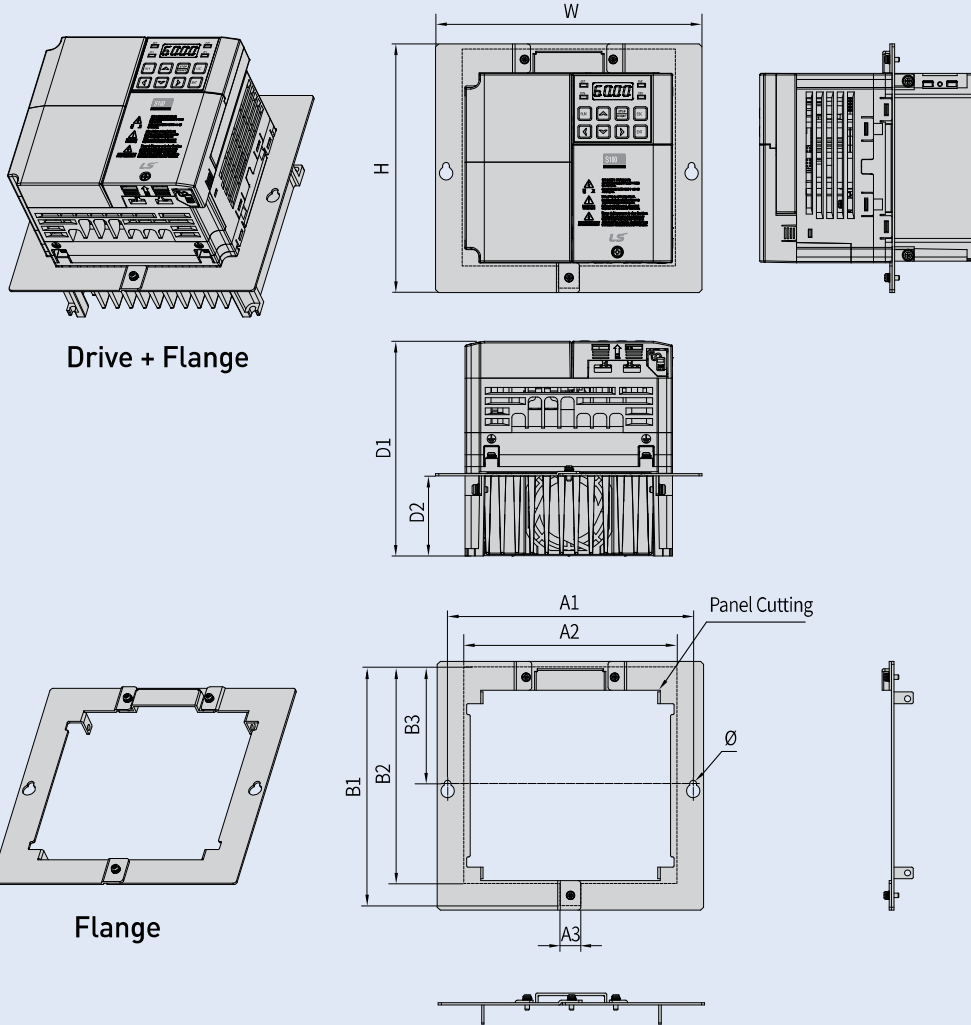

Flange Option

Unit : mm(Inches), kg

Drive Capacity	W	H	D1	D2	A1	A2	A3	B1	B2	B3	Ø	Weight
LSLV0022S100-1	179.8 (7.08)	168 (6.61)	145 (5.71)	54 (2.13)	165.8 (6.53)	144 (5.67)	14 (0.55)	161.4 (6.35)	146.4 (5.76)	78.9 (3.11)	4.5 (0.18)	2.3
LSLV0037S100-2	179.8 (7.08)	168 (6.61)	145 (5.71)	54 (2.13)	165.8 (6.53)	144 (5.67)	14 (0.55)	161.4 (6.35)	146.4 (5.76)	78.9 (3.11)	4.5 (0.18)	2.3
LSLV0037S100-4	179.8 (7.08)	168 (6.61)	145 (5.71)	54 (2.13)	165.8 (6.53)	144 (5.67)	14 (0.55)	161.4 (6.35)	146.4 (5.76)	78.9 (3.11)	4.5 (0.18)	2.3
LSLV0040S100-2	179.8 (7.08)	168 (6.61)	145 (5.71)	54 (2.13)	165.8 (6.53)	144 (5.67)	14 (0.55)	161.4 (6.35)	146.4 (5.76)	78.9 (3.11)	4.5 (0.18)	2.3
LSLV0040S100-4	179.8 (7.08)	168 (6.61)	145 (5.71)	54 (2.13)	165.8 (6.53)	144 (5.67)	14 (0.55)	161.4 (6.35)	146.4 (5.76)	78.9 (3.11)	4.5 (0.18)	2.3