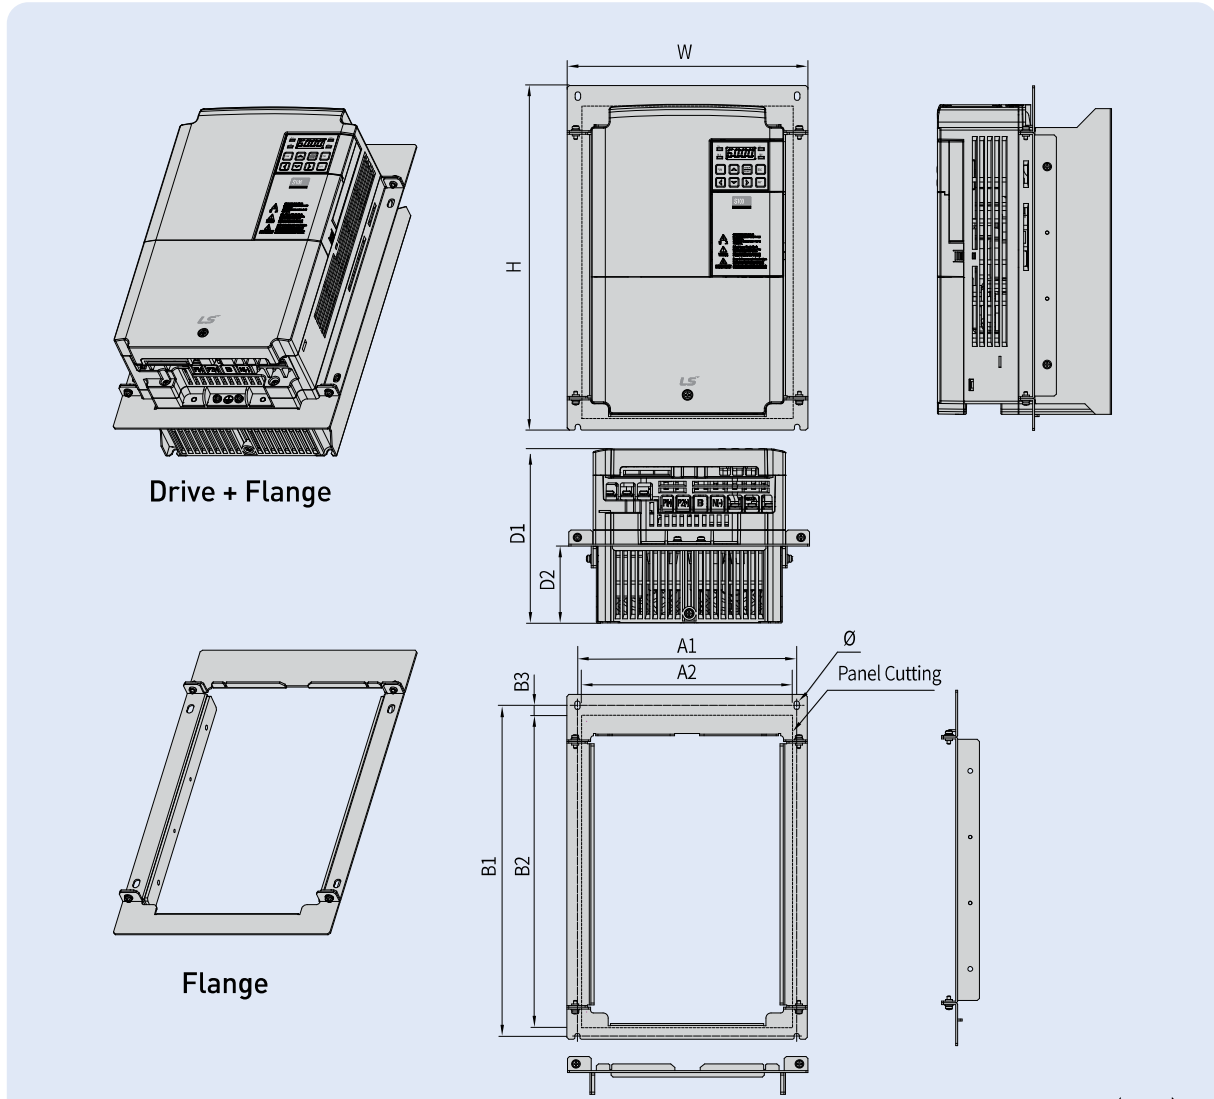

Flange Option

Unit : mm(Inches), kg

Drive Capacity	W	H	D1	D2	A1	A2	B1	B2	B3	Ø	Weight
LSLV0055S100-2	206 (8.11)	264.5 (10.41)	140 (5.51)	55.1 (2.17)	186 (7.32)	178 (7.01)	251.5 (9.90)	235 (9.25)	8.4 (0.33)	5 (0.20)	3.7
LSLV0055S100-4¹⁾	206 (8.11)	264.5 (10.41)	140 (5.51)	55.1 (2.17)	186 (7.32)	178 (7.01)	251.5 (9.90)	235 (9.25)	8.4 (0.33)	5 (0.20)	3.7
LSLV0075S100-2	206 (8.11)	264.5 (10.41)	140 (5.51)	55.1 (2.17)	186 (7.32)	178 (7.01)	251.5 (9.90)	235 (9.25)	8.4 (0.33)	5 (0.20)	3.7
LSLV0075S100-4¹⁾	206 (8.11)	264.5 (10.41)	140 (5.51)	55.1 (2.17)	186 (7.32)	178 (7.01)	251.5 (9.90)	235 (9.25)	8.4 (0.33)	5 (0.20)	3.7
LSLV0110S100-2	225.2 (8.87)	322.7 (12.71)	163 (6.42)	72.1 (2.84)	205.2 (8.09)	197.5 (7.78)	309.7 (12.19)	292.5 (11.52)	9.3 (0.37)	5 (0.20)	5.15
LSLV0110S100-4¹⁾	225.2 (8.87)	322.7 (12.71)	163 (6.42)	72.1 (2.84)	205.2 (8.09)	197.5 (7.78)	309.7 (12.19)	292.5 (11.52)	9.3 (0.37)	5 (0.20)	5.15
LSLV0150S100-2	267 (10.51)	384.5 (15.14)	187 (7.36)	93.6 (3.69)	247 (9.72)	239 (9.41)	371.5 (14.63)	352 (13.86)	9.5 (0.37)	6 (0.24)	5.4
LSLV0150S100-4¹⁾	225.2 (8.87)	322.7 (12.71)	163 (6.42)	72.1 (2.84)	205.2 (8.09)	197.5 (7.78)	309.7 (12.19)	292.5 (11.52)	9.3 (0.37)	5 (0.20)	5.15
LSLV0185S100-4¹⁾	267 (10.51)	384.5 (15.14)	187 (7.36)	93.6 (3.69)	247 (9.72)	239 (9.41)	371.5 (14.63)	352 (13.86)	9.5 (0.37)	6 (0.24)	8.3
LSLV0220S100-4¹⁾	267 (10.51)	384.5 (15.14)	187 (7.36)	93.6 (3.69)	247 (9.72)	239 (9.41)	371.5 (14.63)	352 (13.86)	9.5 (0.37)	6 (0.24)	8.3

*1) EMC filter built-in Class3