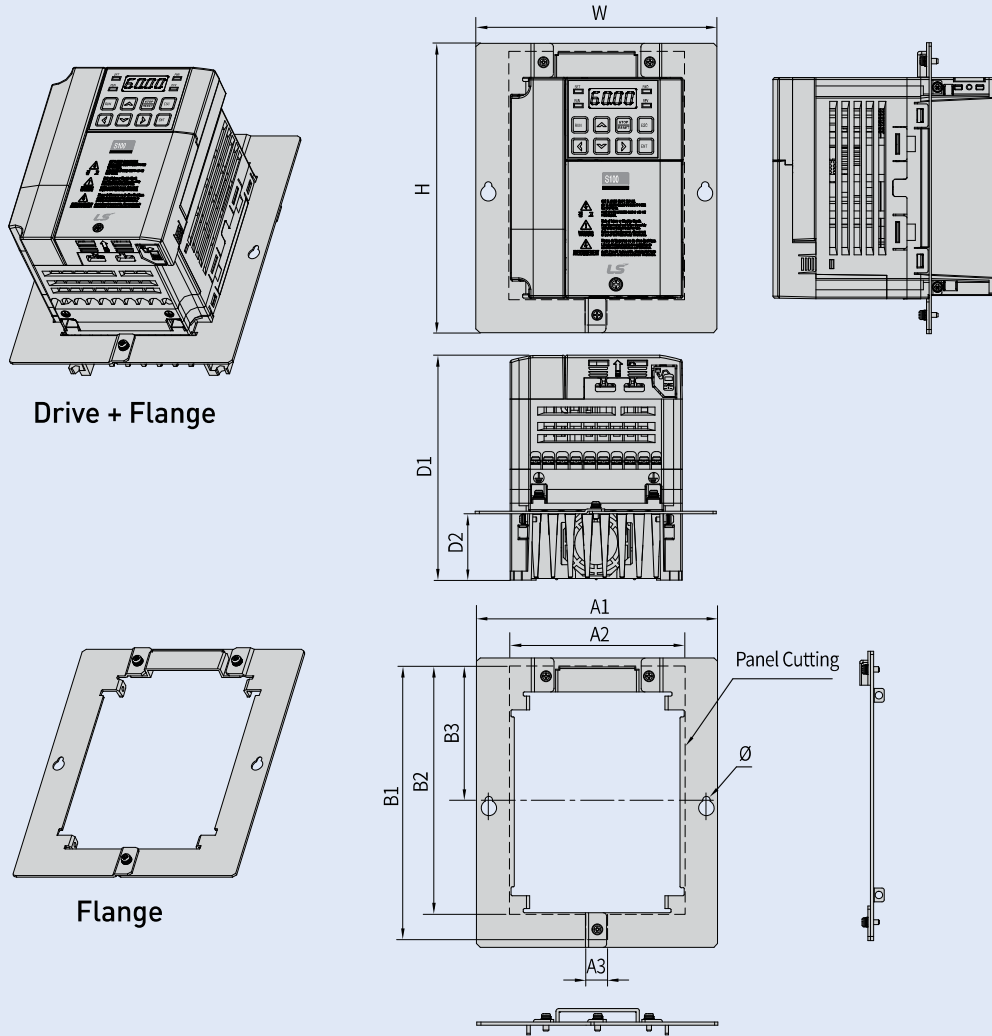

¹⁾ EMC LTERBUILT-INCLASS3 * CONDUIT SIZE: 1/2 INCHES (Ø: 22.3mm), 1+1/4 INCHES (Ø: 44.5mm) 1+1/2 INCHES (Ø : 50.8 mm), 2 INCHES (Ø : 63.5 mm)

Flange Option

Unit : mm(Inches), kg

Drive Capacity	W	H	D1	D2	A1	A2	A3	B1	B2	B3	Ø	Weight
LSLV0004S100-2	110 (4.33)	168 (6.61)	123 (4.84)	31.8 (1.25)	98 (3.86)	72 (2.83)	14 (0.55)	159.8 (6.29)	145.4 (5.72)	77.9 (3.07)	3.5 (0.14)	1.1
LSLV0004S100-4	110 (4.33)	168 (6.61)	123 (4.84)	31.8 (1.25)	98 (3.86)	72 (2.83)	14 (0.55)	159.8 (6.29)	145.4 (5.72)	77.9 (3.07)	3.5 (0.14)	1.1
LSLV0004S100-1	110 (4.33)	168 (6.61)	128 (5.04)	36.8 (1.45)	98 (3.86)	72 (2.83)	14 (0.55)	159.8 (6.29)	145.4 (5.72)	77.9 (3.07)	3.5 (0.14)	1.1
LSLV0008S100-2	110 (4.33)	168 (6.61)	128 (5.04)	36.8 (1.45)	98 (3.86)	72 (2.83)	14 (0.55)	159.8 (6.29)	145.4 (5.72)	77.9 (3.07)	3.5 (0.14)	1.1
LSLV0008S100-4	110 (4.33)	168 (6.61)	128 (5.04)	36.8 (1.45)	98 (3.86)	72 (2.83)	14 (0.55)	159.8 (6.29)	145.4 (5.72)	77.9 (3.07)	3.5 (0.14)	1.1

Flange Option

Unit : mm(Inches), kg

Drive Capacity	W	H	D1	D2	A1	A2	A3	B1	B2	B3	Ø	Weight
LSLV0008S100-1	140 (5.51)	168 (6.61)	130 (5.12)	38.2 (1.50)	140 (5.51)	102 (4.02)	14 (0.55)	159.8 (6.29)	144.4 (5.69)	77.9 (3.07)	4.5 (0.18)	1.6
LSLV0015S100-2	140 (5.51)	168 (6.61)	130 (5.12)	38.2 (1.50)	140 (5.51)	102 (4.02)	14 (0.55)	159.8 (6.29)	144.4 (5.69)	77.9 (3.07)	4.5 (0.18)	1.6
LSLV0015S100-4	140 (5.51)	168 (6.61)	130 (5.12)	38.2 (1.50)	140 (5.51)	102 (4.02)	14 (0.55)	159.8 (6.29)	144.4 (5.69)	77.9 (3.07)	4.5 (0.18)	1.6
LSLV0015S100-1	140 (5.51)	168 (6.61)	145 (5.71)	53.2 (2.09)	140 (5.51)	102 (4.02)	14 (0.55)	159.8 (6.29)	144.4 (5.69)	77.9 (3.07)	4.5 (0.18)	1.8
LSLV0022S100-2	140 (5.51)	168 (6.61)	145 (5.71)	53.2 (2.09)	140 (5.51)	102 (4.02)	14 (0.55)	159.8 (6.29)	144.4 (5.69)	77.9 (3.07)	4.5 (0.18)	1.8
LSLV0022S100-4	140 (5.51)	168 (6.61)	145 (5.71)	53.2 (2.09)	140 (5.51)	102 (4.02)	14 (0.55)	159.8 (6.29)	144.4 (5.69)	77.9 (3.07)	4.5 (0.18)	1.8