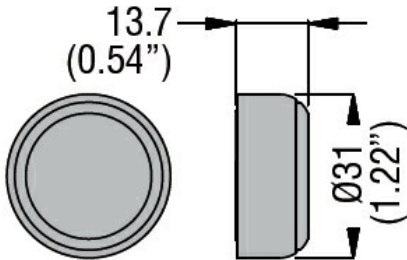

Product designation	Rubber boot for flush button LPC B1/BL1/R1..
Product type designation	LPXAU137
General characteristics	
Colour	Transparent
Mechanical features	
Weight	g 6
Dimensions	

Certifications and compliance