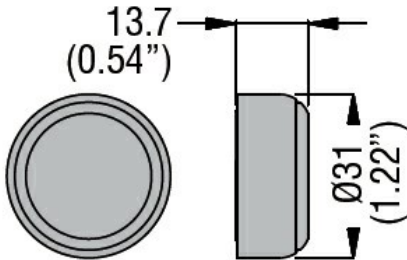

Product designation	Rubber boot for flush button LPC B1/BL1/R1..
Product type designation	LPXAU135
General characteristics	
Colour	Yellow
Mechanical features	
Weight	g 6
Dimensions	

Certifications and compliance