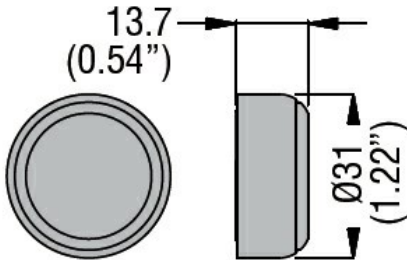

Product designation	Rubber boot for flush button LPC B1/BL1/R1.. LPXAU134
Product type designation	LPXAU134
General characteristics	
Colour	Red
Mechanical features	
Weight	g 6
Dimensions	

Certifications and compliance