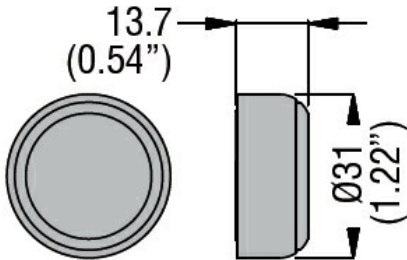

Product designation	Rubber boot for flush button LPC B1/BL1/R1..
Product type designation	LPXAU133
<b>General characteristics</b>	
Colour	Green
<b>Mechanical features</b>	
Weight	g 6
<b>Dimensions</b>	