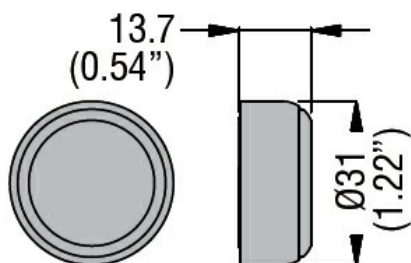

Product designation	Rubber boot for flush button LPC B1/BL1/R1..
Product type designation	LPXAU132
General characteristics	
Colour	Black
Mechanical features	
Weight	g 6
Dimensions	

Certifications and compliance