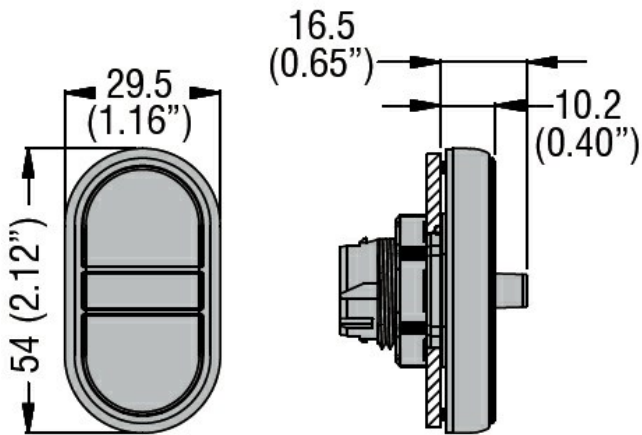

General characteristics

Colour Green/Red/Green

Dimensions

Certifications and compliance

Compliance

- CSA C22.2 n° 14

- IEC/EN/BS 60947-1

- IEC/EN/BS 60947-5-1

EC000221 -
 Front element for
 push button