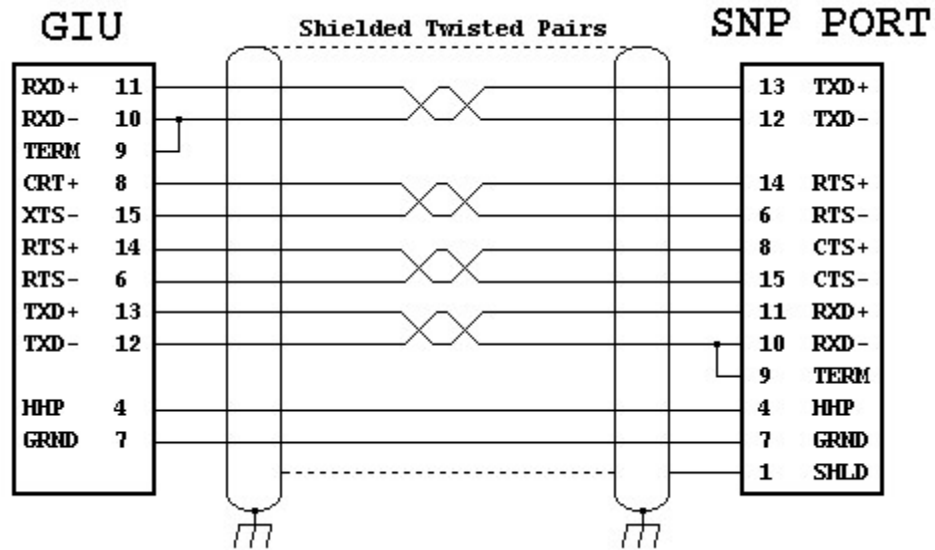

# APPENDIX H – Cable Wiring

**SNP Port Cable Wiring**  
**Horner Electric Part Number HE693CBL150**

**Editor-to-GIU (RS-232) Cable Wiring**  
**Horner Electric Part Number HE693CBL222**