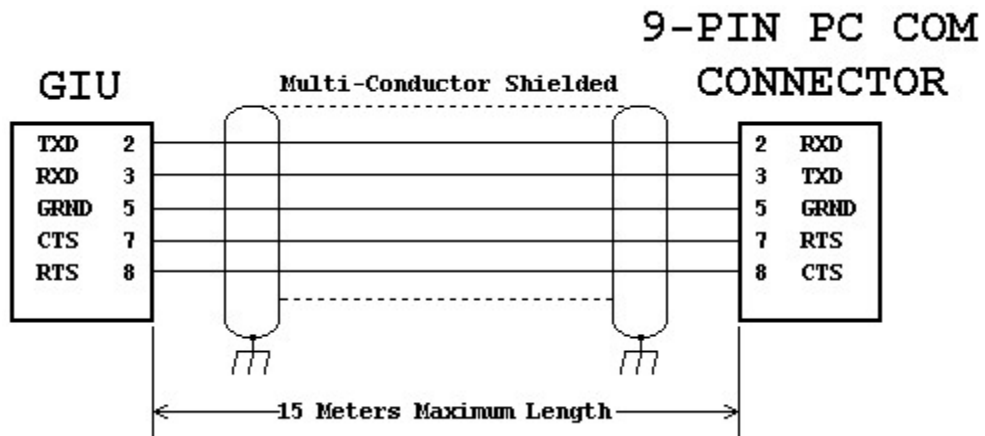

# APPENDIX H – Cable Wiring

**SNP Port Cable Wiring**  
**Horner Electric Part Number HE693CBL150**

**Editor-to-GIU (RS-232) Cable Wiring**  
**Horner Electric Part Number HE693CBL222**