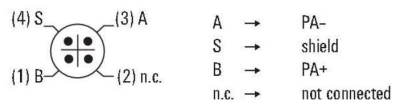

Data sheet

POS-4P M12 PG13,5 150MM

Weidmüller Interface GmbH & Co. KG
Klingenbergstraße 26
D-32758 Detmold
Germany

www.weidmueller.com

Drawings

Pole scheme