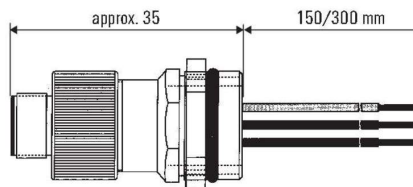

Dimensions and weights

Net weight 66 g

Environmental Product Compliance

REACH SVHC Lead 7439-92-1

Technical data customisable plug-in connectors

Cable glands	PG 13.5	Coding	A
Contact surface	Gold-plated	Housing main material	CuZn, nickel-plated
Number of poles	4	Protection degree	IP67
Rated current	4 A	Rated voltage	250 V
Temperature range of housing	-40 ... +85 °C		

General data

Cable glands	PG 13.5	Cable length	0.15 m
Coding	A	Conductor O.D.	-
Connection thread	M12	Contact surface	Gold-plated
Core cross-section	1.5 mm ²	Fire behaviour	V2
Housing main material	CuZn, nickel-plated	Material	Cu Zn
Number of poles	4	Protection degree	IP67
Rated current	4 A	Rated voltage	250 V
Sheath material	Nickel-plated CuZn	Sheathing colour	silver
Temperature range of housing	-40 ... +85 °C		

www.weidmueller.com

Drawings**Pole scheme**