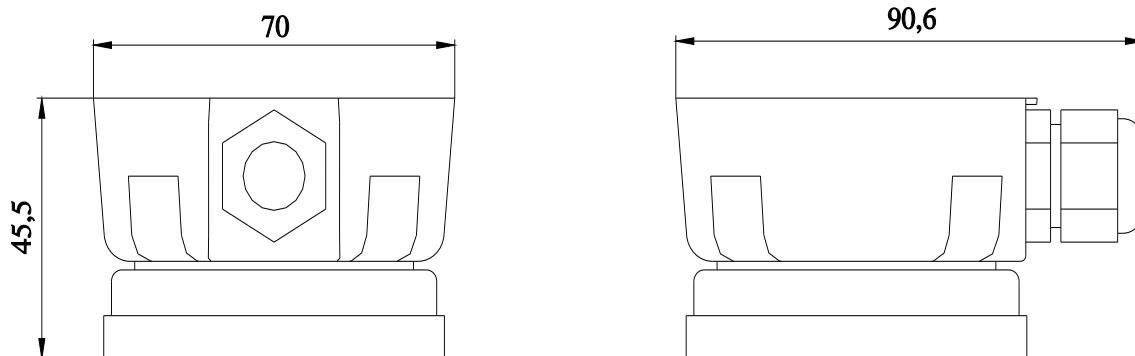

---

last modified:

9/6/2023