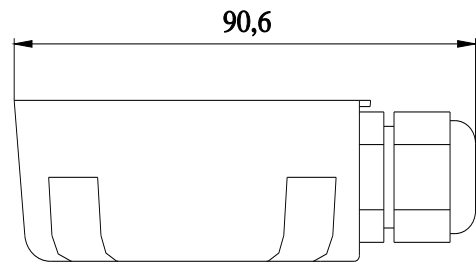

---

last modified:

9/6/2023