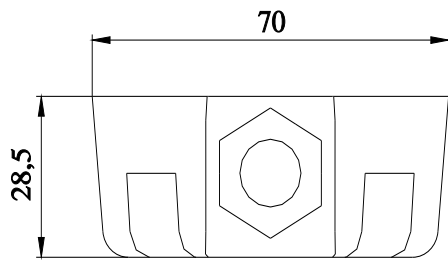

---

last modified:

9/6/2023