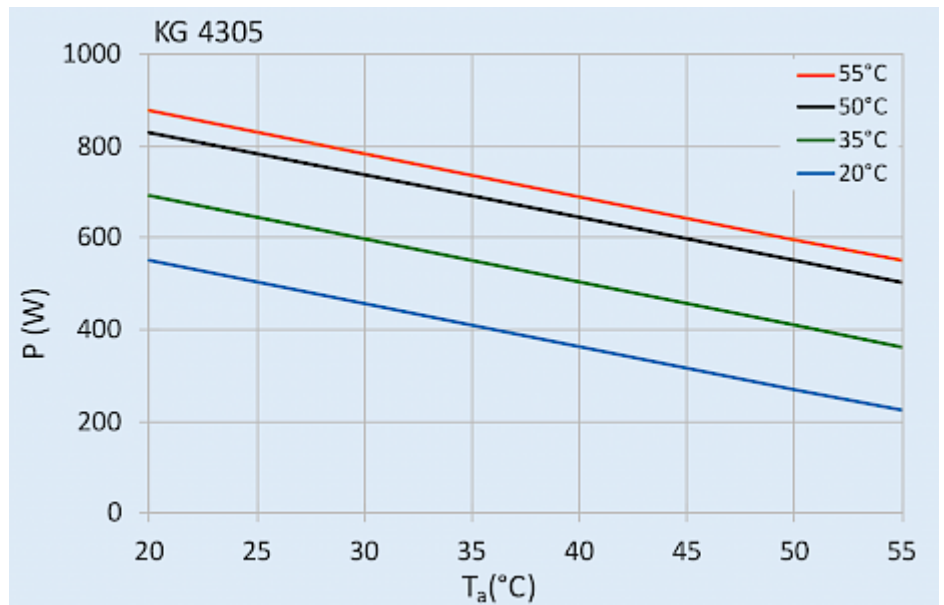

Performance graph: