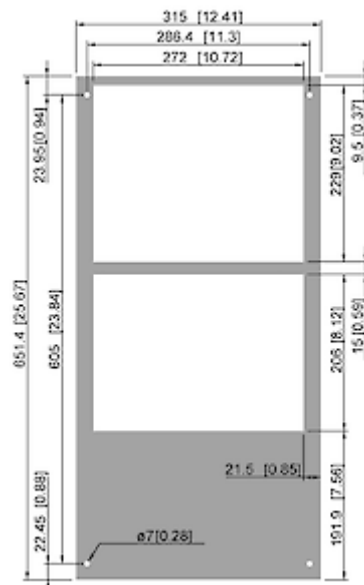

## Technical Data

<b>Cooling capacity L35L35:</b>	550 W @ 50 Hz 620 W @ 60 Hz
<b>Cooling capacity L35L50:</b>	410 W @ 50 Hz 440 W @ 60 Hz
<b>Compressor type:</b>	Reciprocating compressor
<b>Refrigerant / GWP:</b>	R134a / 1430
<b>Refrigerant charge:</b>	127 g / 4.5 oz
<b>High / low Pressure:</b>	23.3 / 5.3 bar 338 / 77 psig
<b>Operating Temperature Range:</b>	10°C - 55°C
<b>Air flow volume (system / unimpeded):</b>	Ambient air circuit: 435 / 550 m <sup>3</sup> /h Cabinet air circuit: 200 / 250 m <sup>3</sup> /h
<b>Mounting:</b>	Wall mounted
<b>Dimensions A x B x C (D+E):</b>	650 x 315 x 260 mm
<b>Weight:</b>	27.7 Kg
<b>Cut out dimensions:</b>	635 x 275 mm
<b>Voltage / Frequency:</b>	230 V ~ 50/60 Hz
<b>UL Voltage / Frequency:</b>	230 V ~ 60 Hz
<b>Current L35L35:</b>	2.1 A
<b>Starting current:</b>	9.8 A
<b>Max. current:</b>	2.5 A
<b>Nominal power L35L35:</b>	370 W @ 50 Hz 400 W @ 60 Hz
<b>Max. power:</b>	510 W
<b>Fuse:</b>	6 A (T)
<b>Short-circuit current rating:</b>	5 kA
<b>Connection:</b>	Connection terminal block

Please click on the graphics to download.  
 More CAD drawings can be found under [Product Download](#).  
 > [Overview Product Group Cooling Units - COMPACT](#)

**Performance graph:**

click image to enlarge

**Air flow:**

click image to enlarge

**Cut Out Dimension:**

click image to enlarge

## Order Information

<b>Stainless steel housing part no.</b>	4305002
<b>With condensate evaporation part no.</b>	43050101
<b>Box dimensions</b>	685 x 353 x 295 mm
<b>Gross weight</b>	29.5 kg
<b>Taric code</b>	84158200
<b>GTIN (EAN)</b>	5350604360075