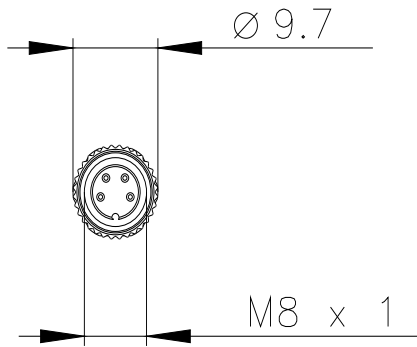

1	BN = Brown
2	WH = White
3	BU = Blue
4	BK = Black