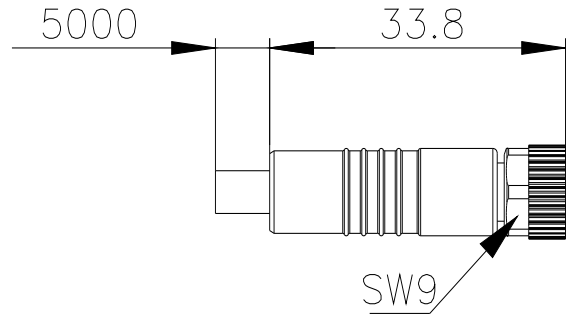

Coupling M8 with connection cable, 5 m long for M8 connector 4-pole, for 3SE66 magnetically-operated switch

General technical data	
product brand name	SIRIUS
product designation	Coupling, M8 socket, for 3SE66
operational current at 40 °C rated value	4 A
operating voltage rated value	30 V
number of poles	4
wire length of connection cable	5 m
ambient temperature during operation	-25 ... +85 °C
type of electrical connection	connector M8
color coding of the core	Pin 1 = BN, Pin 2 = WH, Pin 3 = BU, Pin 4 = BK
overvoltage category	2
degree of pollution	3
protection class IP	IP67
material	
• of the contact	CuSn
• of contact coating	Au
• of contact main body	PUR

1	BN = Brown
2	WH = White
3	BU = Blue
4	BK = Black