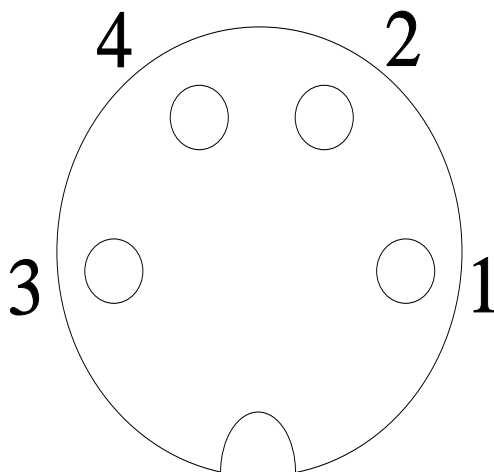

Coupling M8 with connection cable, 5 m long for M8 connector 4-pole, for 3SE66 magnetically-operated switch

General technical data	
product brand name	SIRIUS
product designation	Coupling, M8 socket, for 3SE66
operational current at 40 °C rated value	4 A
operating voltage rated value	30 V
number of poles	4
wire length of connection cable	5 m
ambient temperature during operation	-25 ... +85 °C
type of electrical connection	connector M8
color coding of the core	Pin 1 = BN, Pin 2 = WH, Pin 3 = BU, Pin 4 = BK
overvoltage category	2
degree of pollution	3
protection class IP	IP67
material	
• of the contact	CuSn
• of contact coating	Au
• of contact main body	PUR

1	BN = Brown
2	WH = White
3	BU = Blue
4	BK = Black