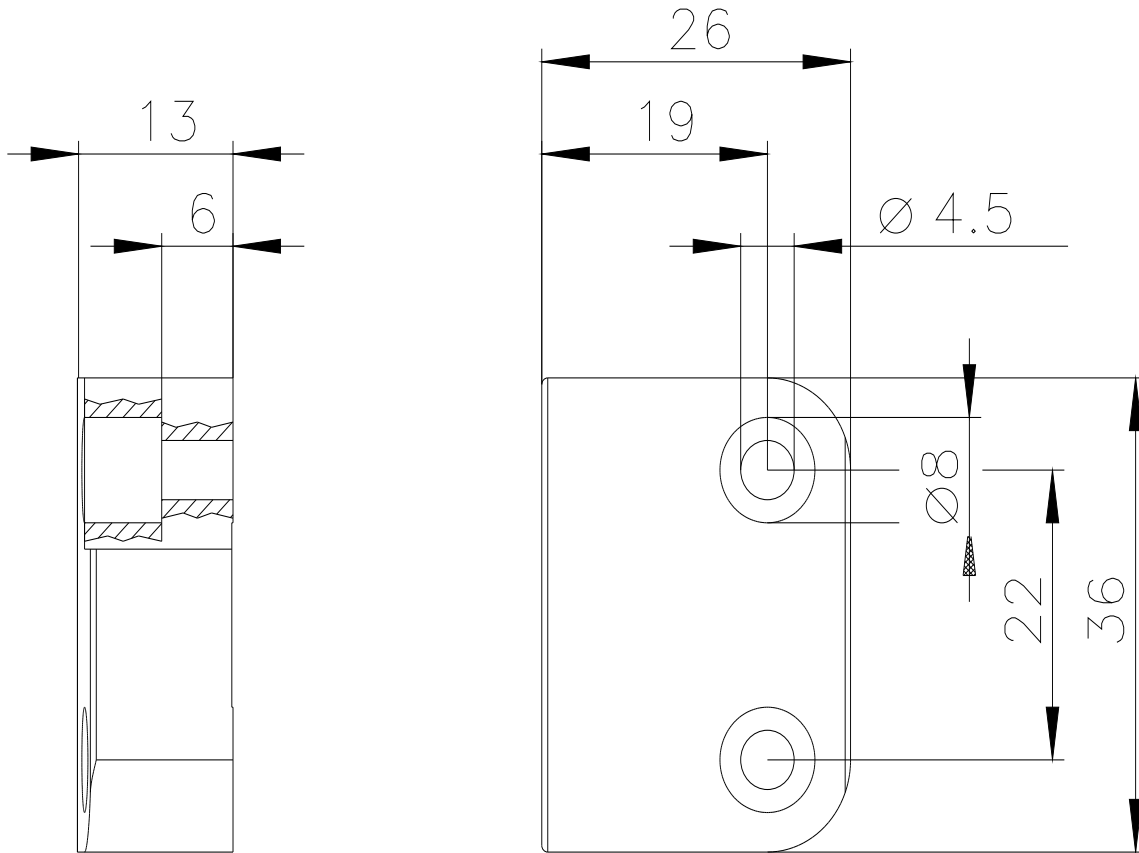

Solenoid, rectangular small 26 x 36 mm for magnetic switch 3SE66...-3CA0.  
Position: offset from the contact block by 90° mounted

product brand name	SIRIUS
product designation	Magnetically operated switch
design of the product	Coded magnet, rectangular
product type designation	3SE67
<b>General technical data</b>	
product feature	90° offset
protection class IP	IP67
Substance Prohibitance (Date)	07/01/2006
height of the sensor	36 mm
length of the sensor	13 mm
width of the sensor	26 mm
<b>Ambient conditions</b>	
ambient temperature during operation	-25 ... +70 °C
<b>Enclosure</b>	
material of the enclosure	plastic
<b>Installation/ mounting/ dimensions</b>	
fastening method	screw fixing
<b>Certificates/ approvals</b>	
General Product Approval	EMV

<https://support.industry.siemens.com/cs/ww/en/ps/3SE6724-3CA>

Image database (product images, 2D dimension drawings, 3D models, device circuit diagrams, EPLAN macros, ...)

[http://www.automation.siemens.com/bilddb/cax\\_de.aspx?mlfb=3SE6724-3CA&lang=en](http://www.automation.siemens.com/bilddb/cax_de.aspx?mlfb=3SE6724-3CA&lang=en)