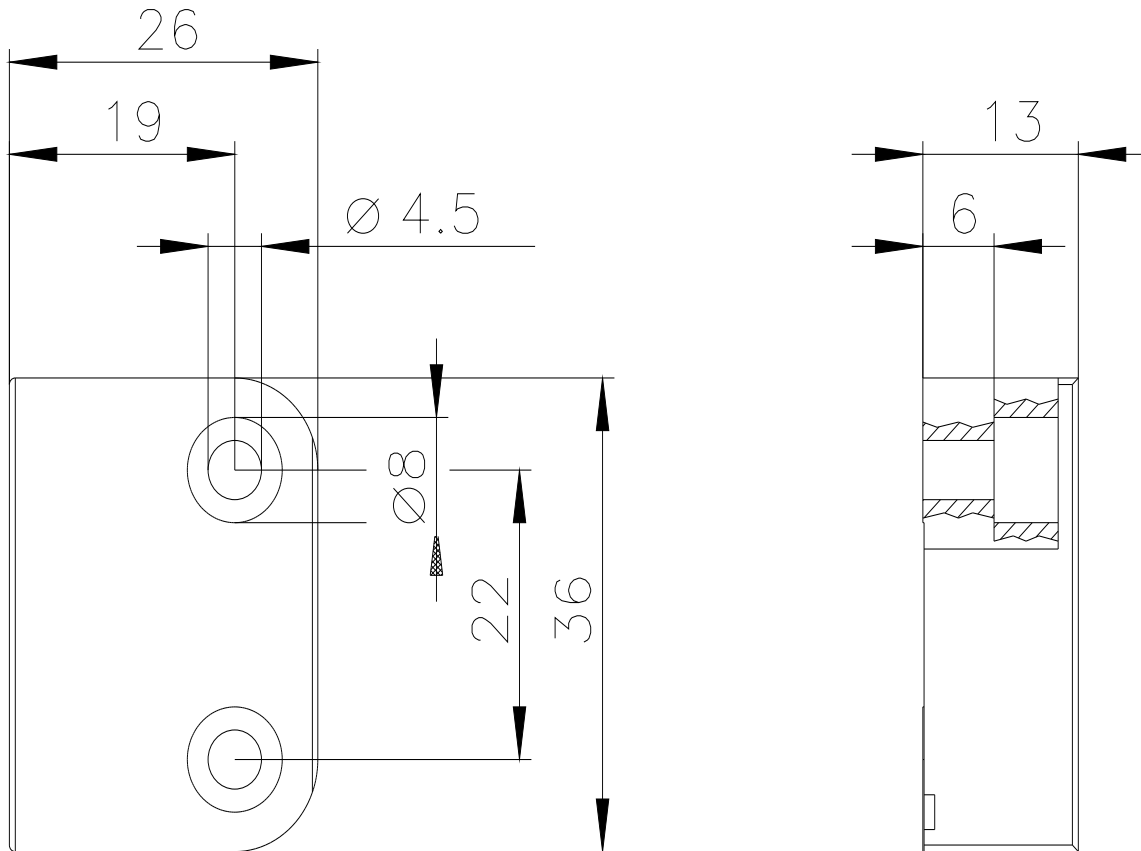

Solenoid, rectangular small 26 x 36 mm for magnetic switch 3SE66...-3CA0.
Position: Solenoid and contact block on one fixing level

product brand name	SIRIUS
product designation	Magnetically operated switch
design of the product	Coded magnet, rectangular
product type designation	3SE67
General technical data	
product feature	Same level
protection class IP	IP67
Substance Prohibitance (Date)	07/01/2006
height of the sensor	36 mm
length of the sensor	13 mm
width of the sensor	26 mm
Ambient conditions	
ambient temperature during operation	-25 ... +70 °C
Enclosure	
material of the enclosure	plastic
Installation/ mounting/ dimensions	
fastening method	screw fixing
Certificates/ approvals	
General Product Approval	EMV

<https://support.industry.siemens.com/cs/ww/en/ps/3SE6714-3CA>

Image database (product images, 2D dimension drawings, 3D models, device circuit diagrams, EPLAN macros, ...)

http://www.automation.siemens.com/bilddb/cax_de.aspx?mlfb=3SE6714-3CA&lang=en